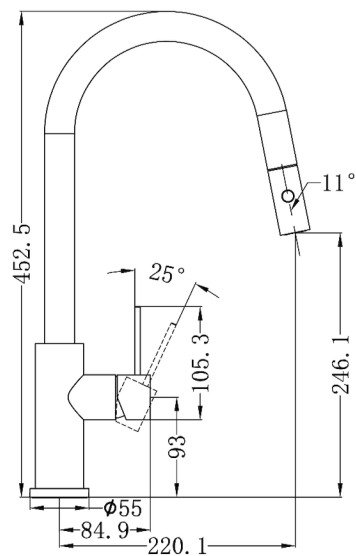

Pull Out Sink Mixer With Vegie Spray Function

Versions:202311

Drawing

Specifications

SKU
NR221908
Watermark License
WM-060073
Temperature Rating
Min 1°C-Max 75°C
Pressure Rating
Min 150kpa - Max 500kpa

Packaging Includes

1x Pull Out Sink
Mixer 1x Hose Tail
1x Counter Weight

Finish

-  **Chrome**
NR221908CH
-  **Gun Metal**
NR221908GM
-  **Brushed Bronze**
NR221908BZ
-  **Brushed Nickel**
NR221908BN
-  **Matte Black**
NR221908MB
-  **Brushed Gold**
NR221908BG
-  **Matte White**
NR221908MW

*Dimensions are nominal measurements only.

Installation Instruction